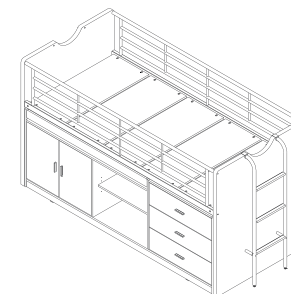

W 2.072 mm - H 1.160 mm - D 980 mm

BONHS9507

Assembly of ladder can be left or right

BONNY BONHS80•• - PARTICLE BOARD + METAL - SLAT BASE INCLUDED

BONHS8015

BONHS8044

BONHS8007

BONHS8094