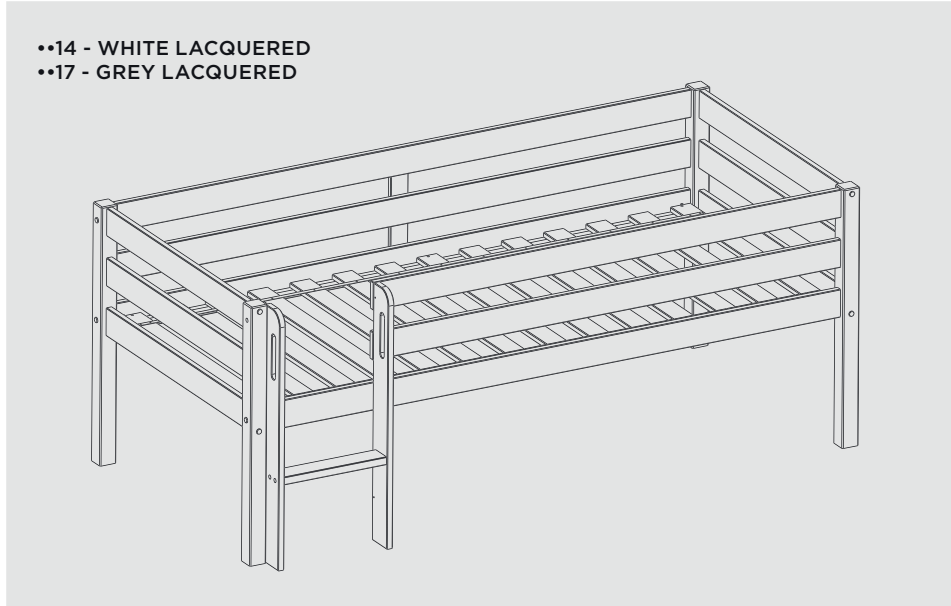

STHSGB14 + TX10021 + TX10022 + TX10023

PIKB9314 + PIRB9114

PIKB9314 + PIRB9114 • W 2.094 mm - H 801 mm - D 1.003 mm

PIKB9314

NEW

PIKB9314 • W 2.094 mm - H 801 mm - D 1.865 mm

PINO MID SLEEPER LOW

90 X 200 CM - SOLID SCANDINAVIAN PINE - SLAT BASE INCLUDED