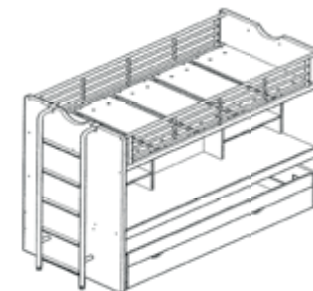

W 2.112 mm - H 1.608 mm - D 1.017 mm