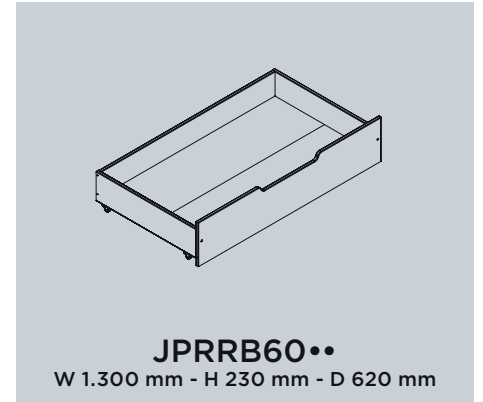

PIRB9014

PIBELA14

PISBMA14 • W 2.076 mm - H 1.610 mm - D 1.576 mm

PINO COLLECTION

SOLID SCANDINAVIAN PINE - SLAT BASE INCLUDED

PIBEHE17 • W 2.094 mm - H 630 mm - D 986 mm

188 **JUMPER JUNIOR BED** SCANDINAVIAN PINE