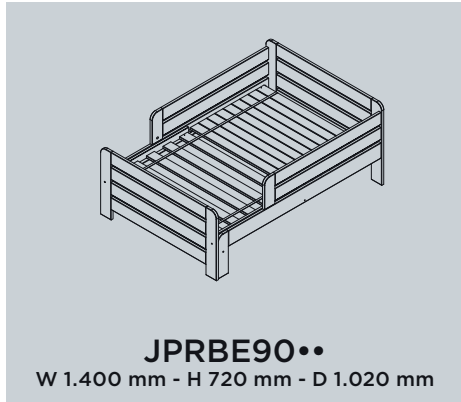

PIRB9014

PIBELA14

PISBMA14 • W 2.076 mm - H 1.610 mm - D 1.576 mm

PINO COLLECTION

SOLID SCANDINAVIAN PINE - SLAT BASE INCLUDED

PIBEHE17 • W 2.094 mm - H 630 mm - D 986 mm

188 **JUMPER JUNIOR BED** SCANDINAVIAN PINE