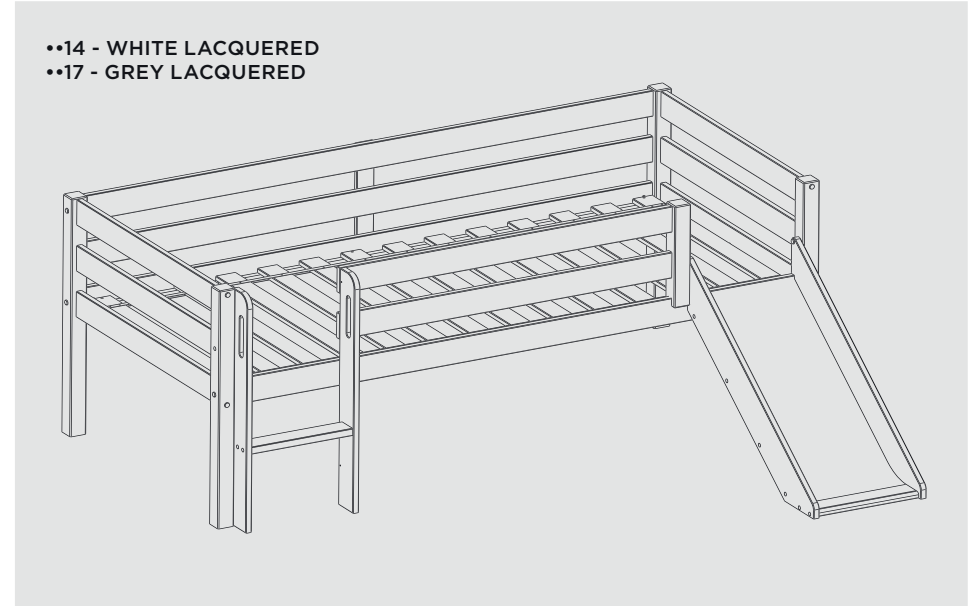

PIMS90•• W 2.076 mm - H 830 mm - D 1.750 mm