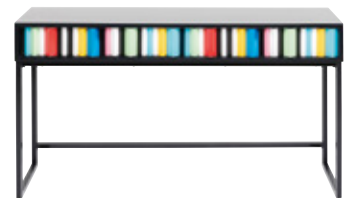

Console table Concertina Nature, matching console table with sculptural front, 78 x 136 x 40 cm | 86775 |

Sideboard Concertina Nature, ash wood veneer gives the front a natural and striking look, 74 x 186 x 40 cm | 86773 |

Console table Concertina Colore, the colourful console gives every room a distinctive, lively appearance, 78 x 134 x 40 cm | 86780 |