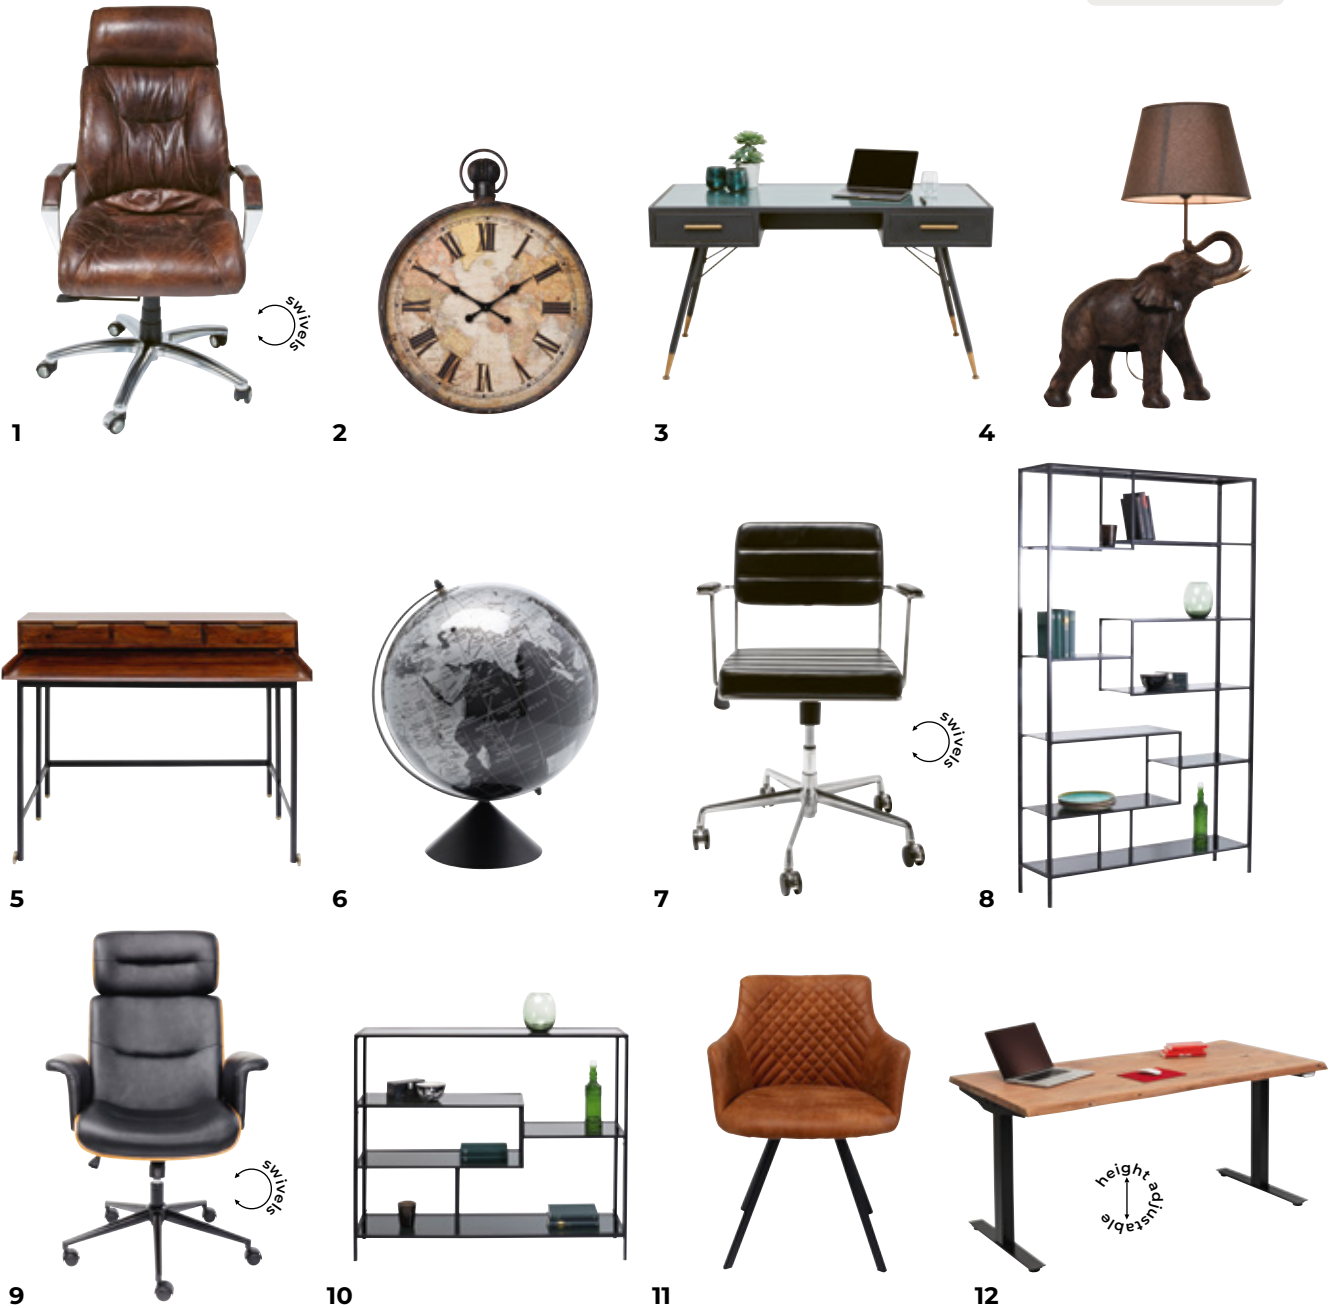

Office chair Labora Brown, steplessly height-adjustable via gas pressure spring, swivels 360° and with a comfortable rocking function, 109 x 59 x 62 cm | 79946 |

Desk Boticelli, with a top made of high-quality ash veneer. Leather details and a drawer for storage space, 77 x 153 x 71 cm | 86443 |

Armchair Bess Beige Flitter, the comfortable classic with all-round upholstery, 84 x 70 x 62 cm | 87067 |

Desk Milano, with details in a fine rayskin look, manufactured in the tradition of the finest Italian furniture design, 80 x 140 x 58 cm | 85019 |

Chair Boulevard, with rounded backrest and armrests in an elegant formal idiom, 79 x 57 x 57 cm | 84638 |

WORK IN STYLE

The classy way to work. Here your tax returns, the manuscript for your book or the daily office routine are all taken care of in style!

SCAN ME!
For even more home office ideas

1. Office chair Cigar Lounge, 116 x 69 x 71 cm | 75984 | 2. Wall clock European Map, 96 x 77 cm | 32767 |
3. Desk La Gomera, 73 x 140 x 60 cm | 85827 | 4. Table lamp Animal Elephant Safari, 74 x 52 x 33 cm | 32775 |
5. Desk Ravello, 93 x 120 x 83 cm | 85686 | 6. Decorative object Globe Top Black, 40 x Ø 30 cm | 53927 |
7. Swivel chair Dottore, 78 x 44 x 50 cm | 82891 | 8. Shelf unit Loft Black, 195 x 115 x 30 cm | 84124 |
9. Office chair Check Out, 118 x 75 x 75 cm | 83959 | 10. Shelf unit Loft, 100 x 115 x 30 cm | 84125 |
11. Swivel chair Coco Brown, 84 x 53 x 60 cm | 87304 | 12. Desk Office Harmony, 70-120 x 160 x 80 cm | 84952 |