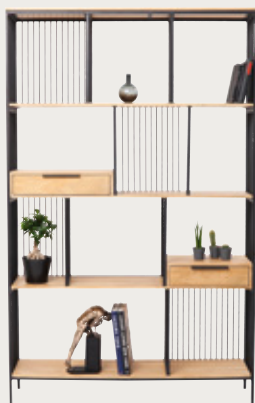

Shelf unit Modena, black lacquered steel meets light-coloured wood - the modern alternative to the good old living room cabinet, 200 x 125 x 35 cm | 84385 |

Dresser Alhambra, made entirely by hand and therefore a durable, high-quality and unique piece in a warm, shimmering metal finish, 88 x 108 x 38 cm | 80825 |

Side table Easy Living, really practical: the table top can be drawn over most sofa armrests to create a practical tray for laptops, snacks and coffee cups, 63 x Ø 46 cm | 70629 |