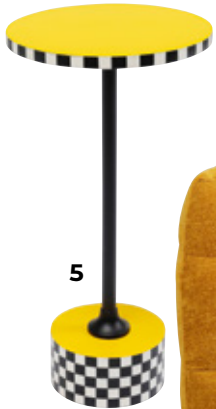

1. **Picture behind glass** Bouquet Beauty, a square artwork with a lemon-yellow background, 100 x 100 cm | 54432 |
2. **Cushion** Face Art, in the popular line art style, 60 x 35 cm | 54528 |
3. **Pendant lamp** Riva, for warm light above the dining table, 158 x 55 x 55 cm | 55974 |
4. **Sofa 3-seater** Salamanca, an ultra-comfortable cloud sofa in a statement colour, 70 x 240 x 107 cm | 87347 |
5. **Side table** Domero Checkers, a happy-chic accessory on its own or in a group, 50 x Ø 25 cm | 86733 |
6. **Hourglass** Timer, for golden times, 36 x Ø 14 cm | 55175 |
7. **Armchair** Peppo Yellow, a favourite seat in sunny yellow mesh, 71 x 78 x 77 cm | 87129 |
8. **Decorative figure** Zwerg, a witty decorative object, 21 x 10 x 9 cm | 55668 |
9. **Vase** Calabria Yellow, made of hand-painted porcelain, 16 cm | 55708 |
10. **Decorative jar** Exotic Bird, painted by hand in pastel colours, 23 x 21 x 12 cm | 55680 |
11. **Chair** Acapulco Yellow, the classic for indoors and outdoors, 85 x 73 x 78 cm | 83988 |