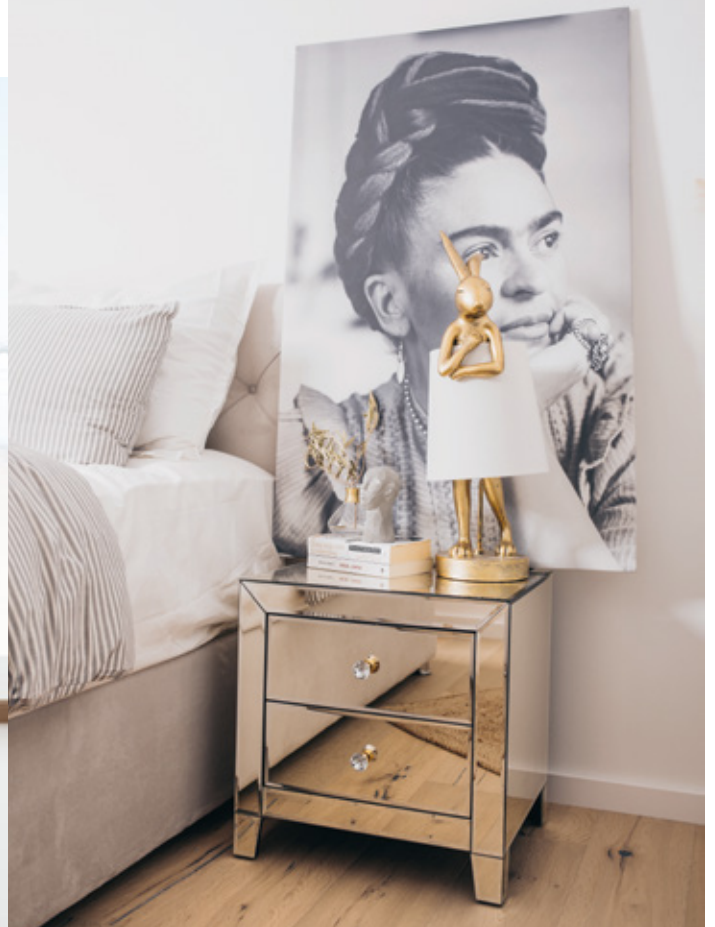

NIGHTSTANDS

ALWAYS AT YOUR SIDE

Bed East Side, a modern upholstered bed with a structured cover in beige, delicate feet and brass-coloured details, available in two sizes, e.g. for a 160 cm mattress, 100 x 180 x 217 cm | 84960 | **Dresser Small Puro**, ornate carvings bear witness to the skills of Indian craftsmen and make each piece unique, 46 x 50 x 35 cm | 81332 | **Table lamp Animal Octopus**, the luminous octopus provides soft light and is an extraordinary eye-catcher on the nightstand, 34 x 22 x 26 cm | 52701 | **Acrylic painting Abstract Fields**, the hand-painted picture on canvas creates a relaxing atmosphere with its bright, natural-looking colours, 90 x 120 cm | 61661 |

clockwise from top left:

Dresser Small Grace, with a rounded shape and marble top, 55 x 50 x 35 cm | 86466 |

Dresser Small Luxury, very luxurious with allround reflection and elegant glass knobs! 50 x 49 x 41 cm | 82229 |