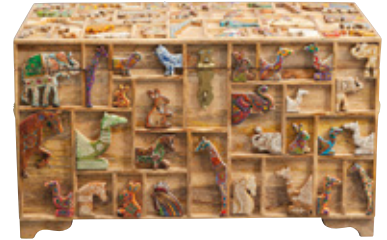

WITH THAT CERTAIN SOMETHING

With surfaces made from recycled wood, featuring decorative carvings or creative paintwork, no two pieces are the same.

1

2

3

4

5

6

7

8

9

10

1. Dresser Goa, 110 x 90 x 45 cm | 81662 | 2. Pendant lamp Clouds, 62 x 102 x 28 cm | 60669 |
  3. Chest Zoo, 47 x 81 x 42 cm | 87495 | 4. Dresser Puro, 80 x 116 x 35 cm | 81335 |
  5. Table Memory, 78 x 80 x 160 cm | 76163 | 6. Chair Lara Grey, 92 x 44 x 45 cm | 80862 | 7. Chair Ko Lanta, 86 x 44 x 56 cm | 79961 |
  8. Chair Horizon, 82 x 58 x 54 cm | 85259 | 9. Sideboard Shanti Surprise Puzzle Nature, 90 x 160 x 42 cm | 82794 |
  10. Table Rustico, 76 x 90 x 200 cm | 82849 |