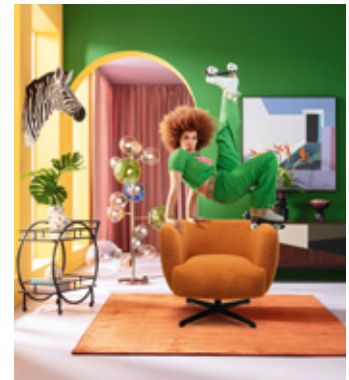

Pictures & wall decorations

Cover page articles:

Armchair Peony, 75 x 77 x 80 cm | 87173 |

Bar trolley Loft, 85 x 74 x 40 cm | 84545 |

Standard lamp Balloon, 160 x 95 x 75 cm | 38316 |

Wall object Zebra, 78 x 33 x 59 cm | 54761 |