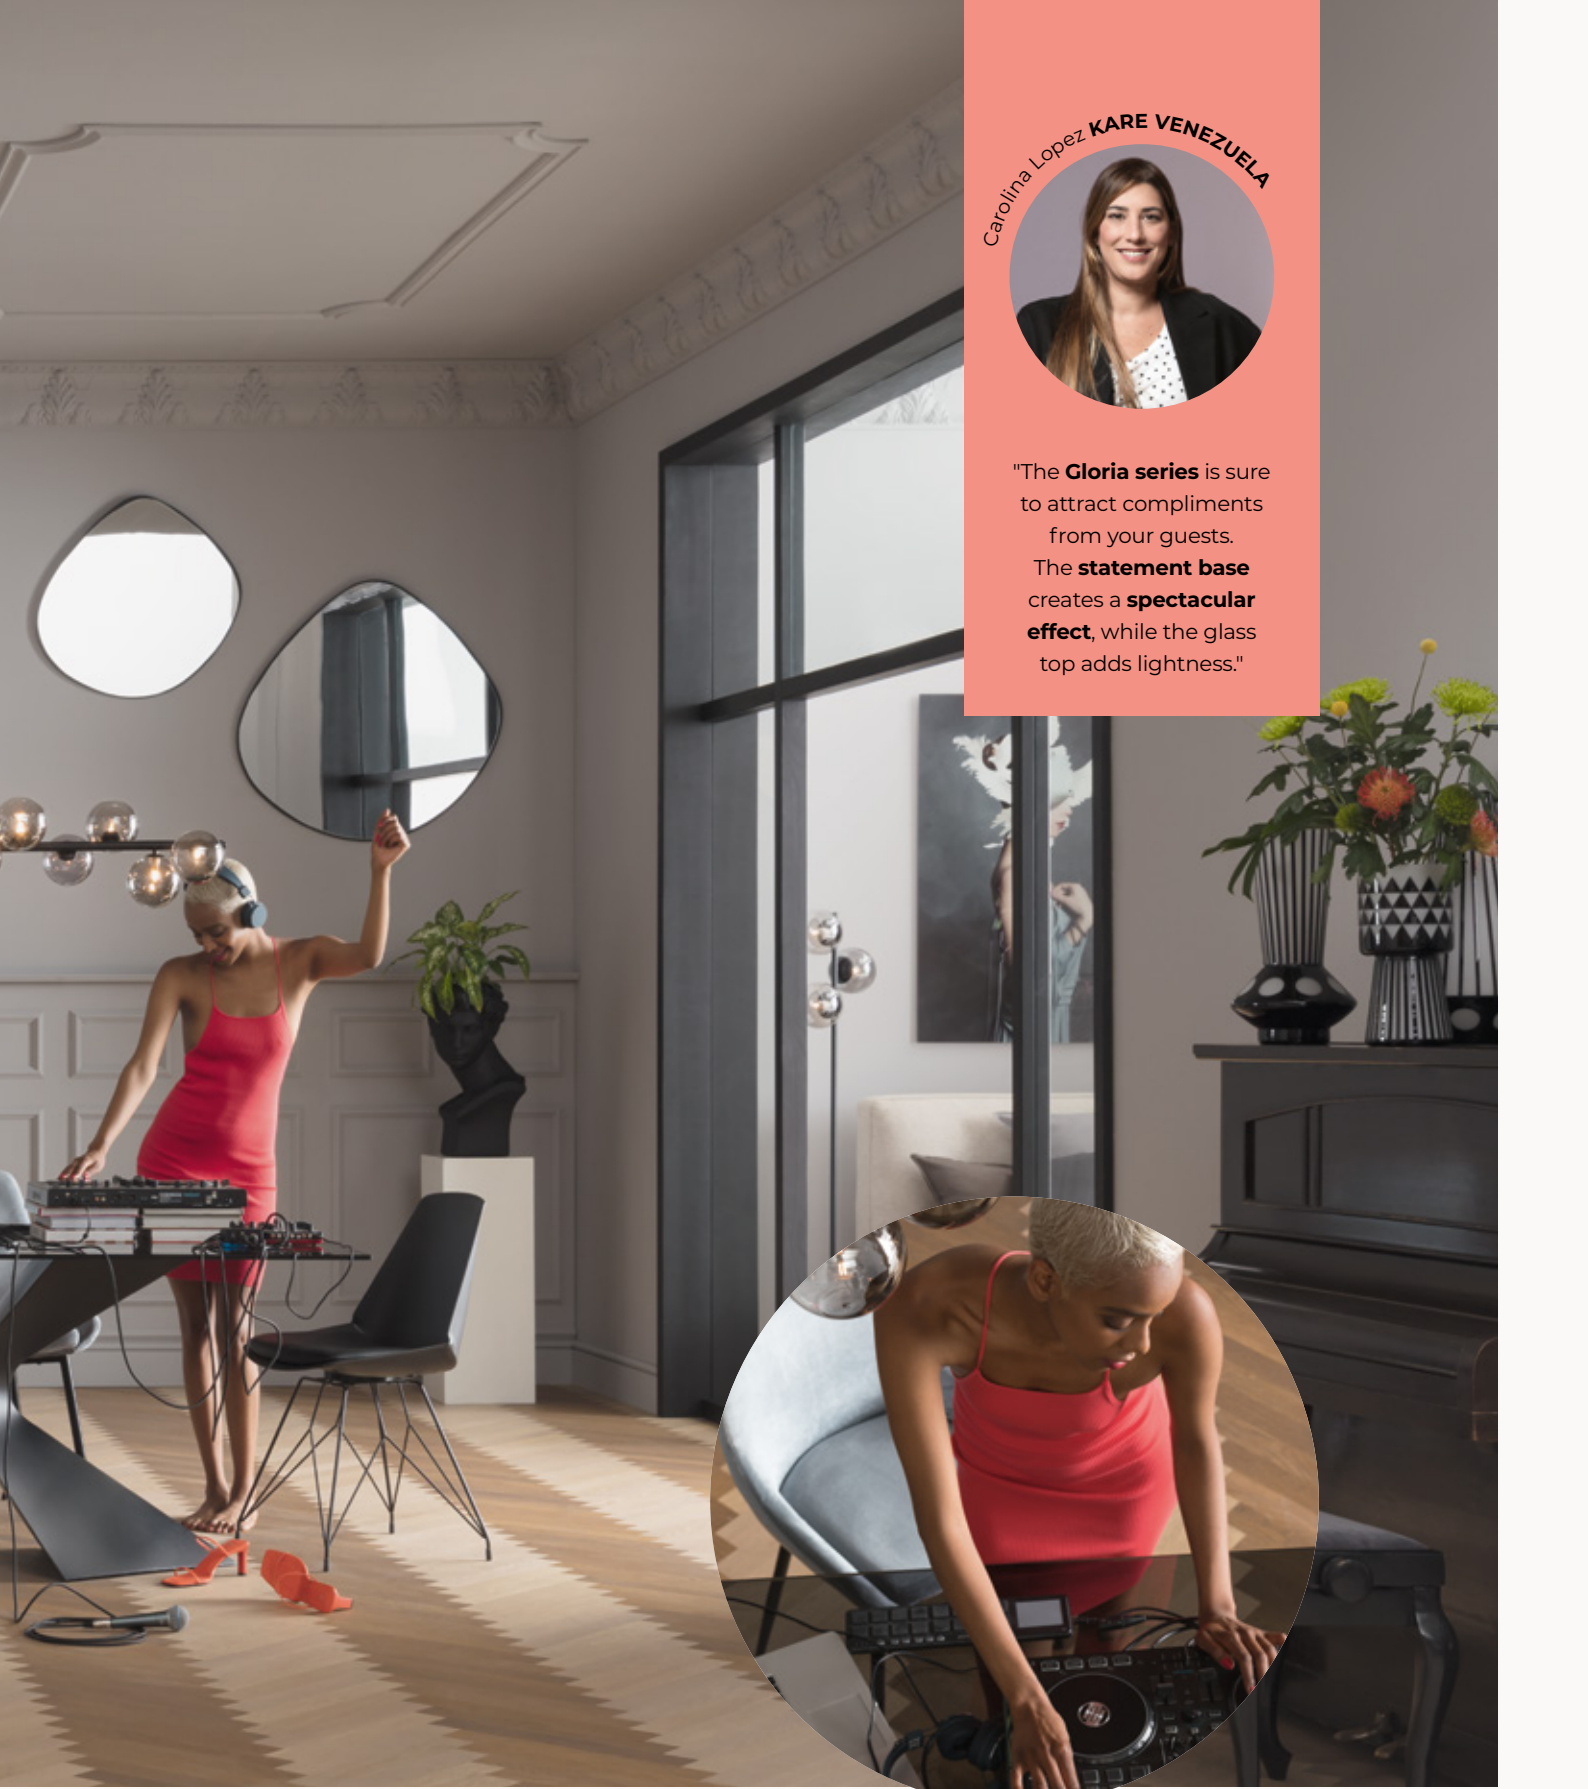

9. **Table** South Beach, as beautiful as marble and practical at the same time, because the glass top is resistant to stains, 75 x 90 x 160 cm | 84783 |

Shelf unit Loft, with its minimalist look, it adapts to any furnishing style and can also stand freely in the room, 100 x 115 x 30 cm | 84125 |

Mirror Pieces, the abstract design will add artistic flair to any room, ø 100 cm | 85902 |

Table Gloria, a large glass table with decoratively curved, black steel legs for up to eight people.

A real showpiece for the dining room, it adds luxurious flair to the home and looks refined and elegant thanks to its stately dimensions, 75 x 100 x 200 cm | 85731 |