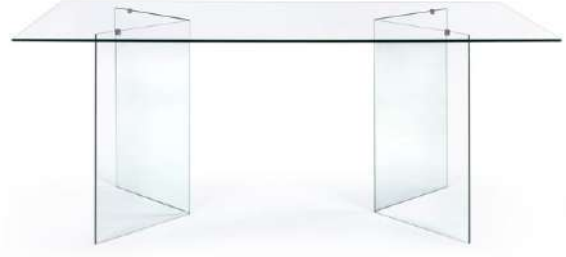

5732117 P. 244
IRIDE
180a | 90b | 75h